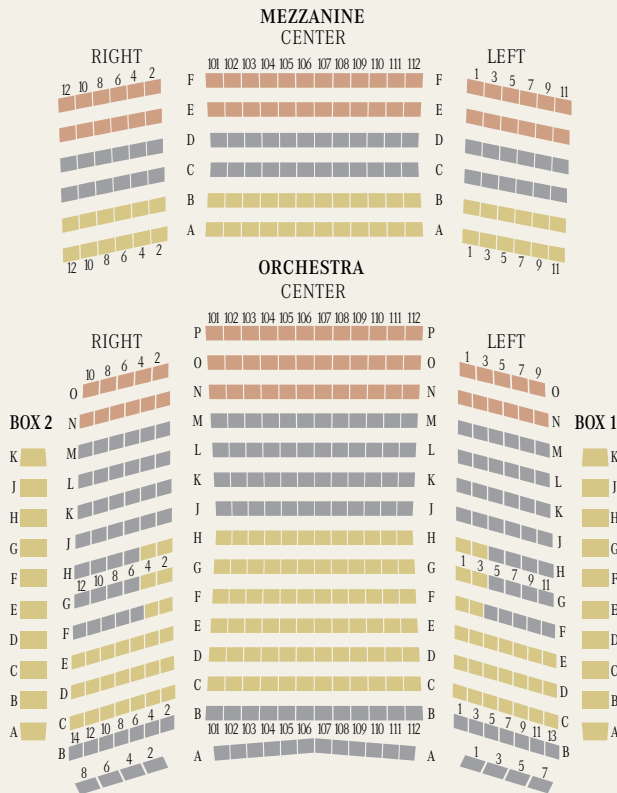

ALL SUBSCRIBERS RECEIVE

- Free admission to the "The Art of Fugue" concert (1/29/12 at St Philip Presbyterian Church)
- Preferred seating
- Complimentary ticket exchanges
- Invitations to post-concert receptions

INCLUDE A DONATION with your subscription for additional benefits (cumulative)

$100+	Name acknowledgement in Ars Lyrica programs for one year
250+	CD recordings of selected concerts
500+	Invitations to donor parties and house concerts
1,000+	Named recognition as an artist underwriter for one concert
2,500+	Named recognition as an underwriter for one concert
5,000+	Valet parking for Ars Lyrica's performances
10,000+	A lunch with the Artistic Director Private concert at your home by Ars Lyrica's artists

Continuo Circle A program designed to provide fiscal stability for Ars Lyrica's artistic planning through a three-year commitment. For more information and benefits, please contact Kinga Ferguson at kferguson@arslyricahouston.org.

All performances are at
Zilkha Hall
The Hobby Center
for the Performing Arts
800 Bagby Street
Houston

Please use the
Zilkha Hall
seating chart
to select your
Seating Option.

- Option A
- Option B
- Option C

Single Tickets:

- A $41.25
- B $36.25
- C $31.25

ORDER FORM

To subscribe now, return the order form to:

The Hobby Center for the Performing Arts, Attn: Box Office Manager
800 Bagby Street, Suite 300, Houston, Texas 77002

or call the Hobby Center Box office at 713 315 2525

or order online at www.thehobbycenter.org (choose "Buy Tickets" option)

Questions? Call 713.315.2525 or email elizabeth@thehobbycenter.org

Please circle your selections:	Seating Options			Qty.	Subtotal
	A	B	C		
Full Subscription • SAVE 18%	$228.00	204.00	180.00		
5 concerts <i>plus</i>					
New Year's Gala and Silent Auction					
4-Concert Subscription • SAVE 15%	145.00	127.00	108.00		
Please select program dates:					
9/23 11/12 12/31 3/9 6/8					
3-Concert Subscription • SAVE 13%	112.50	98.25	84.00		
Please select program dates:					
9/23 11/12 12/31 3/9 6/8					
Please select the date for your complimentary ticket(s):					
9/23 11/12 12/31 3/9 6/8					
New Year's Eve Gala and Silent Auction				60.00	
Recordings:					
Hasse CD	$25				
Scarlatti CD	$15				
Couperin CD	$15				
Bach CD	$15				
Tax deductible donation					
All prices include Hobby Center facility and handling fees.					Total

PAYMENT: Check (preferred)

American Express Discover Mastercard Visa

Card # Exp. Date

Signature

Name

Address

City State Zip

E-mail Phone

Make checks payable to: The Hobby Center for the Performing

Arts Ars Lyrica is a 501(c)3 nonprofit organization.